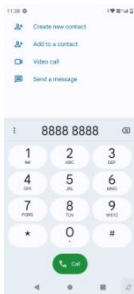

4.7 Calendar

Touch Calendar on Home screen, you can use the calendar to add events and manage events. To delete or edit an event you have added, touch the event to bring up options, to edit, “Save” to save the event, to select “Delete” or “Duplicate” and confirm when prompted.

5 Making a Call

Place a call using Call by touching the Application tab from the Home screen and select Call .