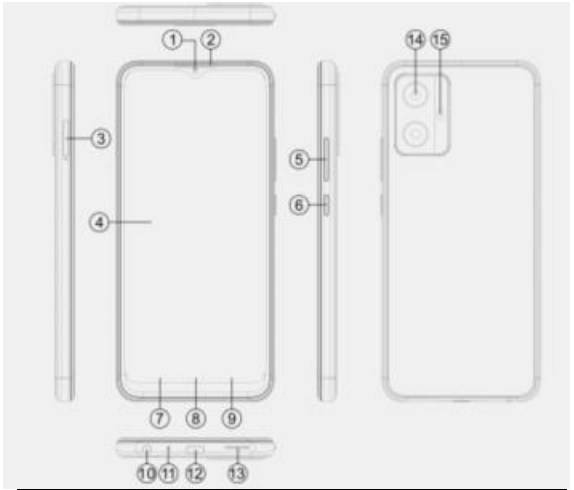

# 1 Overview

1	Front-facing camera	9	Menu
2	Receiver	10	Headset Connector
3	Sim card and SD card slot	11	Mic
4	LCD	12	Type C connector
5	Volume key	13	Speaker
6	Power key	14	Back Camera
7	Back	15	Flash/Flashlight
8	Home		